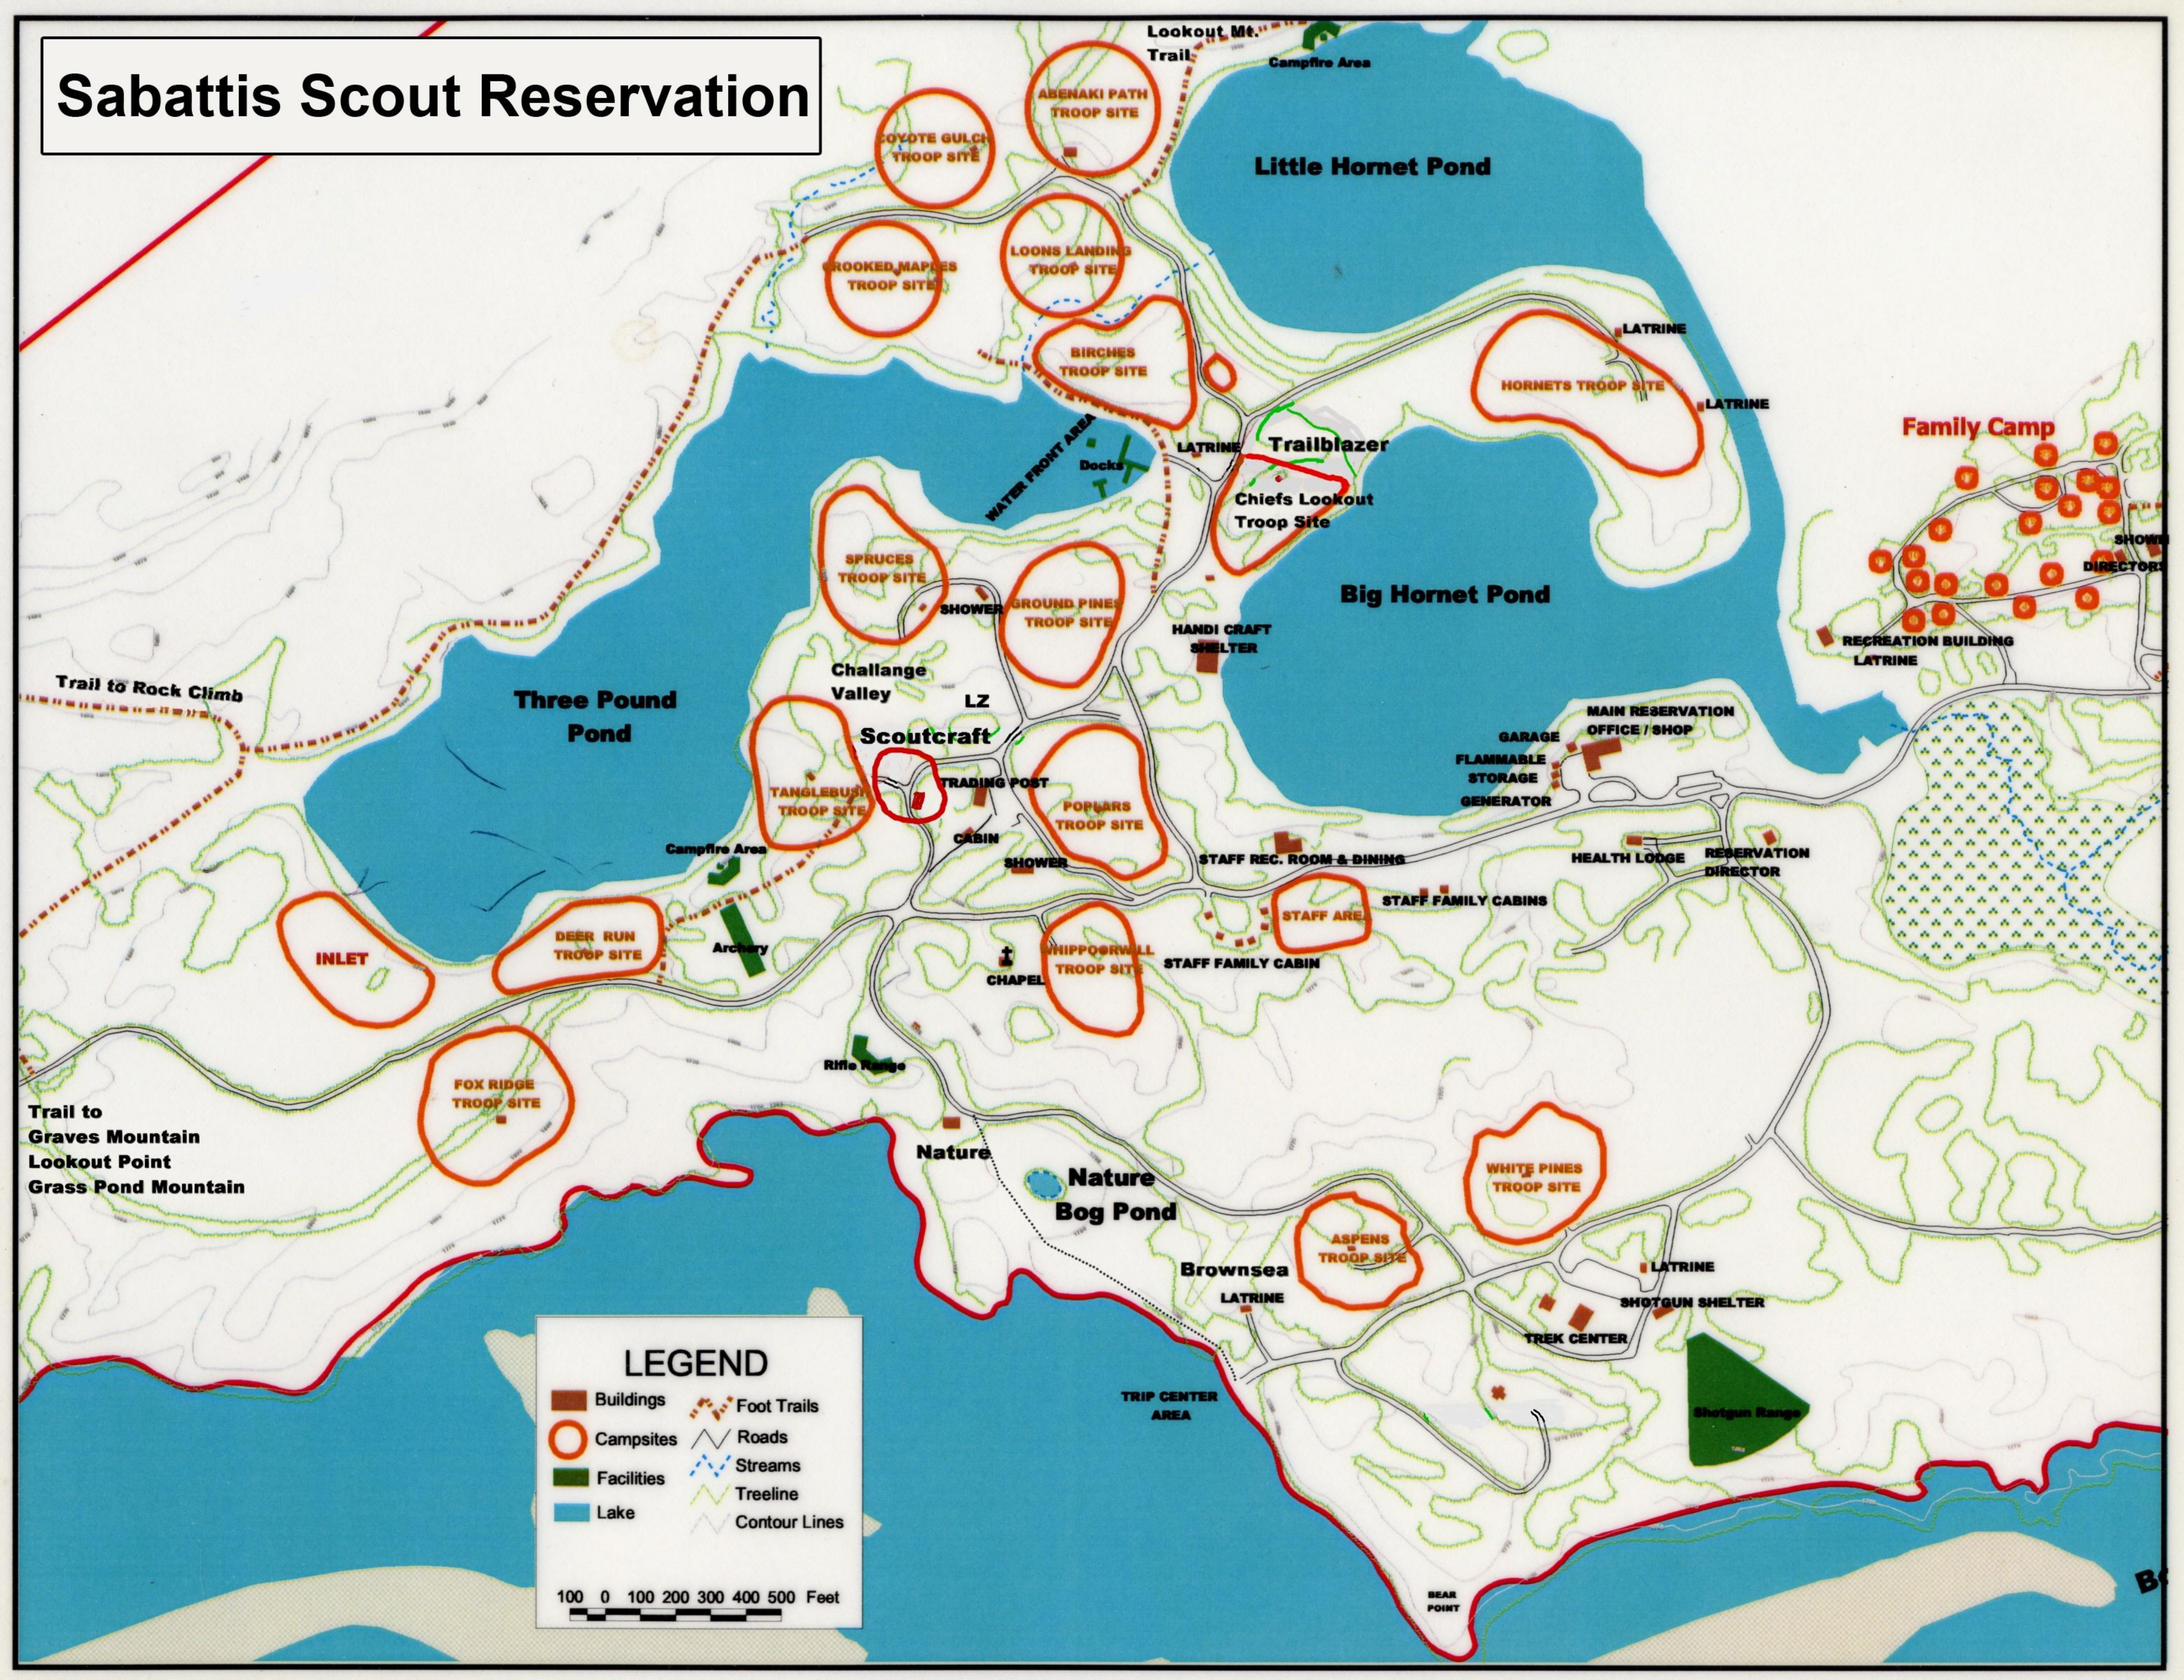

# Sabattis Scout Reservation

**LEGEND**

	Buildings		Foot Trails
	Campsites		Roads
	Facilities		Streams
	Lake		Treeline
			Contour Lines

100 0 100 200 300 400 500 Feet