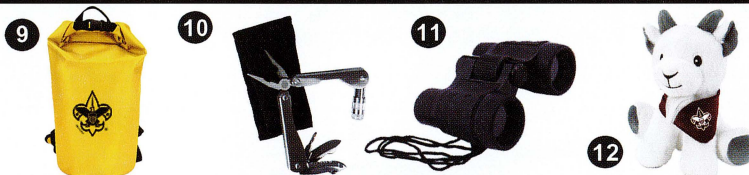

- 18 - Light Saber w/ Stand
- 19 - 5pc Stainless Steel Mess Kit
- 20 - Adventure Duffle Bag w/ BSA® Branding
- 21 - Air Hunterz Zano Bow w/ 2 Zarts
- 22 - Grab Bag E

\$325
LEVEL 5

- 13 - Multi Tool Flashlight
- 14 - Magic Sand Set w/ 6 Molds
- 15 - White Handle Lock Blade Knife & Case w/ BSA® Branding
- 16 - Catapult Plane w/ Decorative Stickers
- 17 - Grab Bag D

\$250
LEVEL 4

- 9 - Dry Bag - 5 liter - Yellow w/ BSA® Branding
- 10 - Mini Multi-Tool w/ Case
- 11 - 4x30 Binocular w/ Case
- 12 - 6" Stuffed Animal - Goat

\$190
LEVEL 3

- 5 - First Aid Kit w/ Waterproof Case
- 6 - Cinch Backpack w/ BSA® Branding
- 7 - Mini Dynamo Dual LED Light w/ BSA® Branding - Assorted Colors
- 8 - Watch/Pedometer